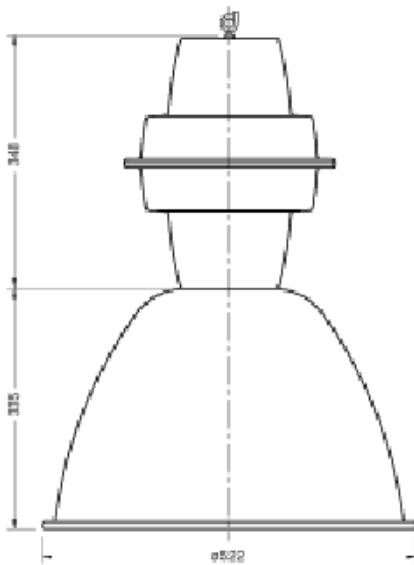

Data sheet: 5NJ30031AN - Dimensional drawing

SITECO Reflektorleuchte, kleine Bauform 5NJ 200 ...

SITECO Reflektorleuchte, große Bauform 5NJ 300 ...

Gehäuse große Bauform
Alu-Spiegel breitstrahlend
Alu-Spiegel breitstrahlend
mit Facetten

5NJ 300 ...
5NJ 331 0-00
5NJ 333 0-00