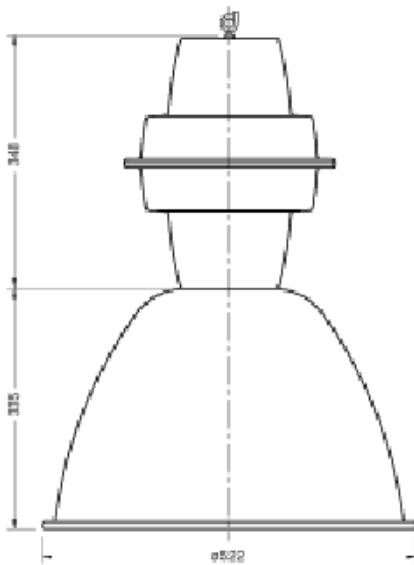

aluminium reflector mounting on SITECO reflector luminaire, narrow beam light distribution, aluminium, diameter = 522 mm

mounting: mounting on SITECO reflector luminaire

order code: 5NJ332000

EAN: 4039806210456

### lighting technology

light opening:	direct
axial/transvers angle:	narrow beam
symmetry:	rotationally symmetrical
type of reflector:	aluminium reflector

## Data sheet: 5NJ332000 - Dimensional drawing

SITECO Reflektorleuchte, kleine Bauform 5NJ 200 ...

SITECO Reflektorleuchte, große Bauform 5NJ 300 ...

Gehäuse große Bauform  
Alu-Spiegel breitstrahlend  
Alu-Spiegel breitstrahlend  
mit Facetten