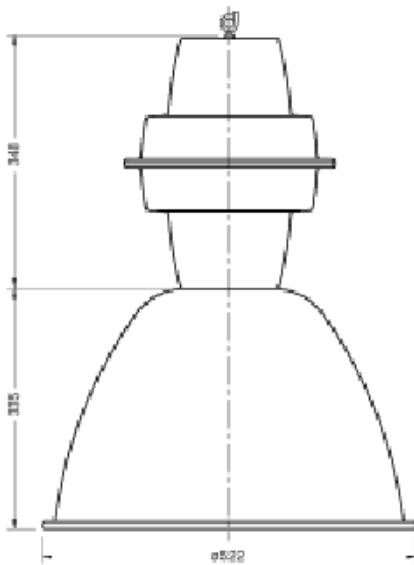

Data sheet: 5NJ3000T - glass,mount. on refl.lum.,D:522mm

Siteco - products - indoor lighting > Luminaires With Higher IP Rating and For High Bay Areas > High Bay Luminaires > 5NJ300 Reflector Luminaire For Suspended Mounting

cover glass mounting on SITECO reflector luminaire, diameter = 522 mm

mounting: mounting on SITECO reflector luminaire

order code: 5NJ3000T

EAN: 4039806213686

lighting technology

enclosure: cover glass

protection

protection class: class1

Data sheet: 5NJ3000T - Dimensional drawing

SITECO Reflektorleuchte, kleine Bauform 5NJ 200 ...

SITECO Reflektorleuchte, große Bauform 5NJ 300 ...

Gehäuse große Bauform
Alu-Spiegel breitstrahlend
Alu-Spiegel breitstrahlend
mit Facetten